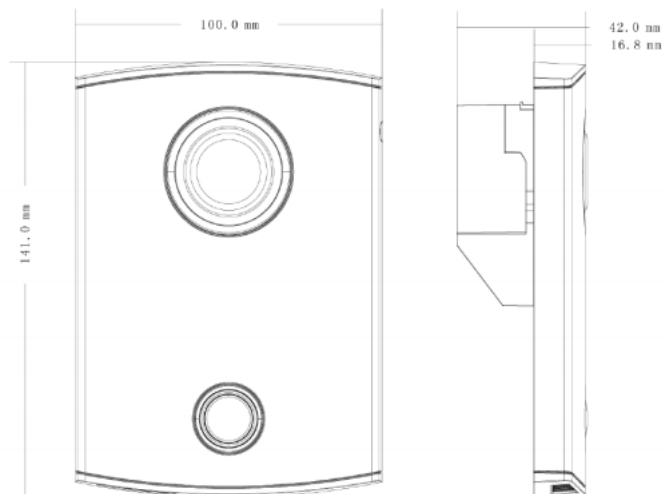

Kąt widzenia:

Specyfikacja techniczna:

Technical Specification	
Mode	VTO5000C
System	
Main Processor	NEC MCU
Operation System	Simple OSD
Video	
Image Sensor	1/3" 600 lines CMOS
Day/Night	Color Image
Audio	
Audio Input	Omnidirectional Mic
Audio Output	Built-in Speaker
Bidirectional Talk	Support Dual-way Bidirectional talk
Operation Mode	
Keypad	Single Mechanical Button
Interface	
Door Control	1
Alarm In	2(1ch unlock button, 1ch feedback)
Tamper Switch	1
General	
Ingress Protection	IP54
Installation	Flush
Material	Plstic
Power	DC 24V
Power Consumption	Standby ≤1W, Work ≤4W
Working Temperature	- 30°C~+ 60°C
Relative Humidity	10%~90%RH
Dimensions	141.0mm×100.0mm×16.8mm
Weight	0.4Kg